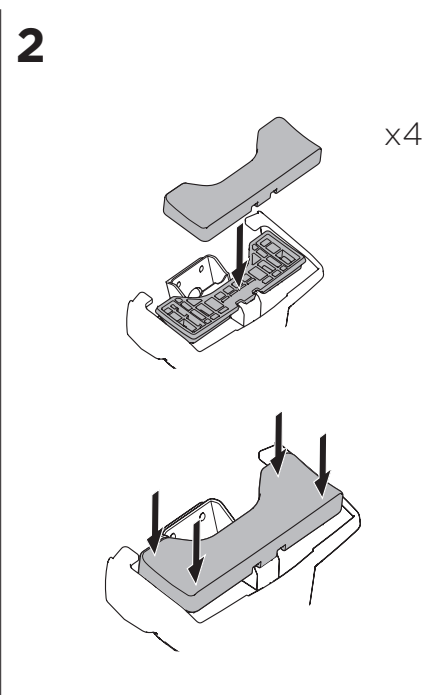

1

Kit 5209

TOYOTA Corolla Sport, 5-dr Hatchback, 19-

ISO 11154-E

THULE WingBar Evo	THULE WingBar Edge	THULE WingBar	THULE SquareBar	Evo X (scale)	Edge X (scale)
TOYOTA Corolla Sport, 5-dr Hatchback, 19-				33,5	L
THULE ProBar	THULE SlideBar				X (mm/inch)
TOYOTA Corolla Sport, 5-dr Hatchback, 19-				986 mm / 38 7/8"	

THULE WingBar Evo	THULE WingBar Edge	THULE WingBar	THULE SquareBar	Evo Y (scale)	Edge Y (scale)
TOYOTA Corolla Sport, 5-dr Hatchback, 19-				30,5	R
THULE ProBar	THULE SlideBar				Y (mm/inch)
TOYOTA Corolla Sport, 5-dr Hatchback, 19-				956 mm / 37 5/8"	

	W (mm/inch)	Z (mm/inch)
TOYOTA Corolla Sport, 5-dr Hatchback, 19-	723 mm / 28 1/2"	245 mm / 9 5/8"