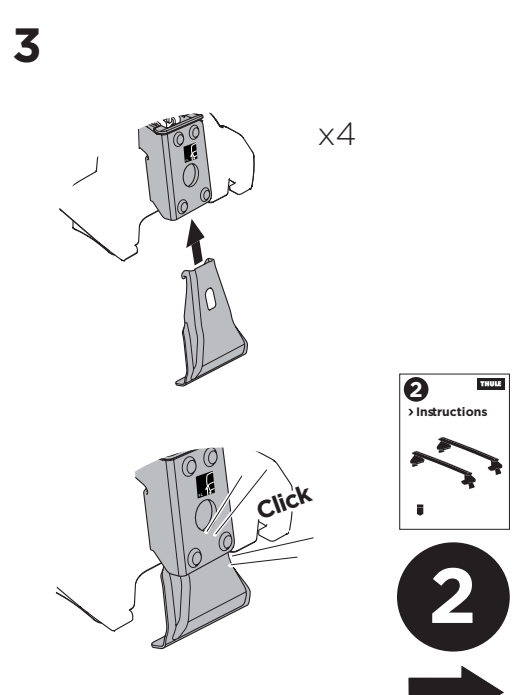

1

Kit 5209

TOYOTA Corolla Sport, 5-dr Hatchback, 19-

ISO 11154-E

THULE WingBar Evo	THULE WingBar Edge	THULE WingBar	THULE SquareBar	Evo X (scale)	Edge X (scale)
TOYOTA Corolla Sport, 5-dr Hatchback, 19-				33,5	L
THULE ProBar	THULE SlideBar				X (mm/inch)
TOYOTA Corolla Sport, 5-dr Hatchback, 19-				986 mm / 38 7/8"	

THULE WingBar Evo	THULE WingBar Edge	THULE WingBar	THULE SquareBar	Evo Y (scale)	Edge Y (scale)
TOYOTA Corolla Sport, 5-dr Hatchback, 19-				30,5	R
THULE ProBar	THULE SlideBar				Y (mm/inch)
TOYOTA Corolla Sport, 5-dr Hatchback, 19-				956 mm / 37 5/8"	