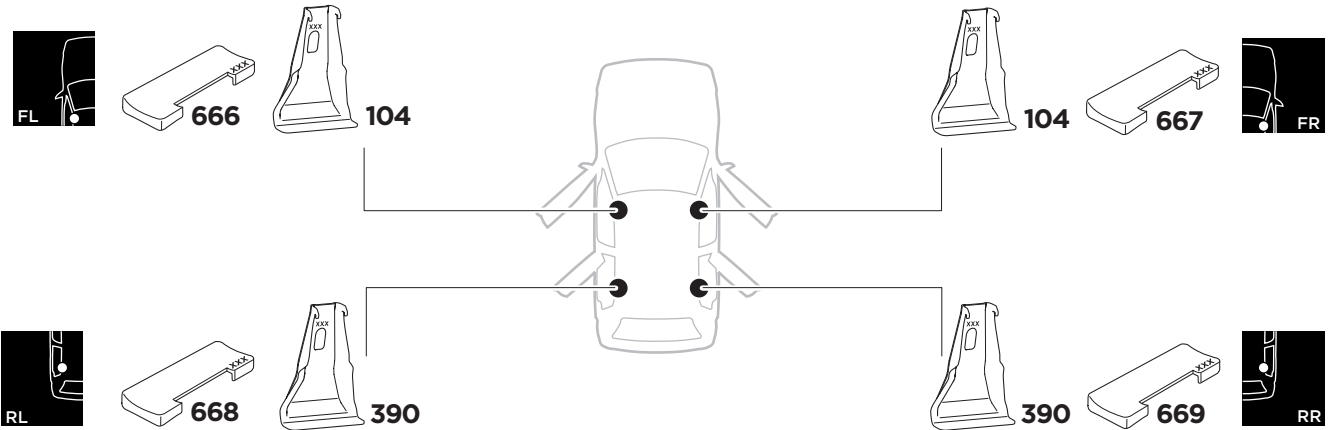

1

Kit 5209

TOYOTA Corolla Sport, 5-dr Hatchback, 19-

ISO 11154-E

THULE WingBar Evo	THULE WingBar Edge	THULE WingBar	THULE SquareBar	Evo X (scale)	Edge X (scale)
TOYOTA Corolla Sport, 5-dr Hatchback, 19-				33,5	L
THULE ProBar	THULE SlideBar				X (mm/inch)
TOYOTA Corolla Sport, 5-dr Hatchback, 19-				986 mm / 38 7/8"	

THULE WingBar Evo	THULE WingBar Edge	THULE WingBar	THULE SquareBar	Evo Y (scale)	Edge Y (scale)
TOYOTA Corolla Sport, 5-dr Hatchback, 19-				30,5	R
THULE ProBar	THULE SlideBar				Y (mm/inch)
TOYOTA Corolla Sport, 5-dr Hatchback, 19-				956 mm / 37 5/8"	

	W (mm/inch)	Z (mm/inch)
TOYOTA Corolla Sport, 5-dr Hatchback, 19-	723 mm / 28 1/2"	245 mm / 9 5/8"