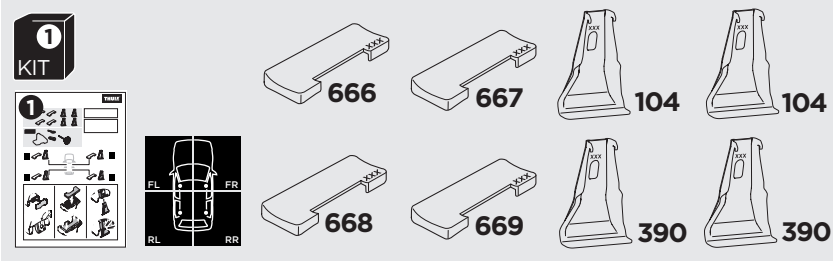

1

Kit 5209

TOYOTA Corolla Sport, 5-dr Hatchback, 19-

ISO 11154-E

THULE WingBar Evo	THULE WingBar Edge	THULE WingBar	THULE SquareBar	Evo X (scale)	Edge X (scale)
TOYOTA Corolla Sport, 5-dr Hatchback, 19-				33,5	L
THULE ProBar	THULE SlideBar				X (mm/inch)
TOYOTA Corolla Sport, 5-dr Hatchback, 19-				986 mm / 38 7/8"	

THULE WingBar Evo	THULE WingBar Edge	THULE WingBar	THULE SquareBar	Evo Y (scale)	Edge Y (scale)
TOYOTA Corolla Sport, 5-dr Hatchback, 19-				30,5	R
THULE ProBar	THULE SlideBar				Y (mm/inch)
TOYOTA Corolla Sport, 5-dr Hatchback, 19-				956 mm / 37 5/8"	

	W (mm/inch)	Z (mm/inch)
TOYOTA Corolla Sport, 5-dr Hatchback, 19-	723 mm / 28 1/2"	245 mm / 9 5/8"