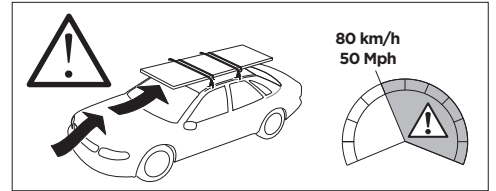

1

Kit 5209

TOYOTA Corolla Sport, 5-dr Hatchback, 19-

ISO 11154-E

THULE WingBar Evo	THULE WingBar Edge	THULE WingBar	THULE SquareBar	Evo X (scale)	Edge X (scale)
TOYOTA Corolla Sport, 5-dr Hatchback, 19-				33,5	L
THULE ProBar	THULE SlideBar				X (mm/inch)
TOYOTA Corolla Sport, 5-dr Hatchback, 19-				986 mm / 38 7/8"	

THULE WingBar Evo	THULE WingBar Edge	THULE WingBar	THULE SquareBar	Evo Y (scale)	Edge Y (scale)
TOYOTA Corolla Sport, 5-dr Hatchback, 19-				30,5	R
THULE ProBar	THULE SlideBar				Y (mm/inch)
TOYOTA Corolla Sport, 5-dr Hatchback, 19-				956 mm / 37 5/8"	