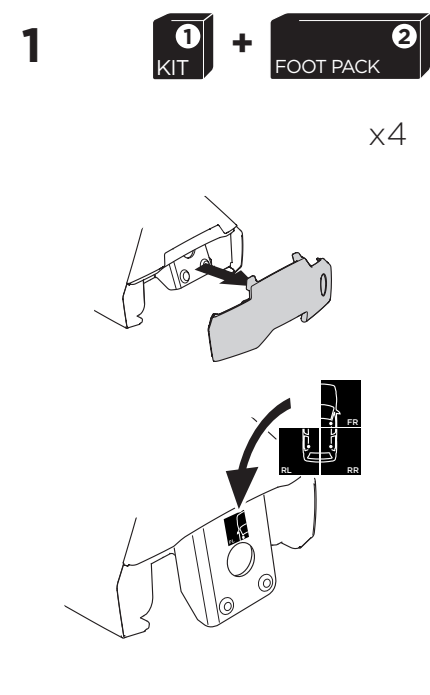

1

Kit 5209

TOYOTA Corolla Sport, 5-dr Hatchback, 19-

ISO 11154-E

THULE WingBar Evo	THULE WingBar Edge	THULE WingBar	THULE SquareBar	Evo X (scale)	Edge X (scale)
TOYOTA Corolla Sport, 5-dr Hatchback, 19-				33,5	L
THULE ProBar	THULE SlideBar				X (mm/inch)
TOYOTA Corolla Sport, 5-dr Hatchback, 19-				986 mm / 38 7/8"	

THULE WingBar Evo	THULE WingBar Edge	THULE WingBar	THULE SquareBar	Evo Y (scale)	Edge Y (scale)
TOYOTA Corolla Sport, 5-dr Hatchback, 19-				30,5	R
THULE ProBar	THULE SlideBar				Y (mm/inch)
TOYOTA Corolla Sport, 5-dr Hatchback, 19-				956 mm / 37 5/8"	

	W (mm/inch)	Z (mm/inch)
TOYOTA Corolla Sport, 5-dr Hatchback, 19-	723 mm / 28 1/2"	245 mm / 9 5/8"